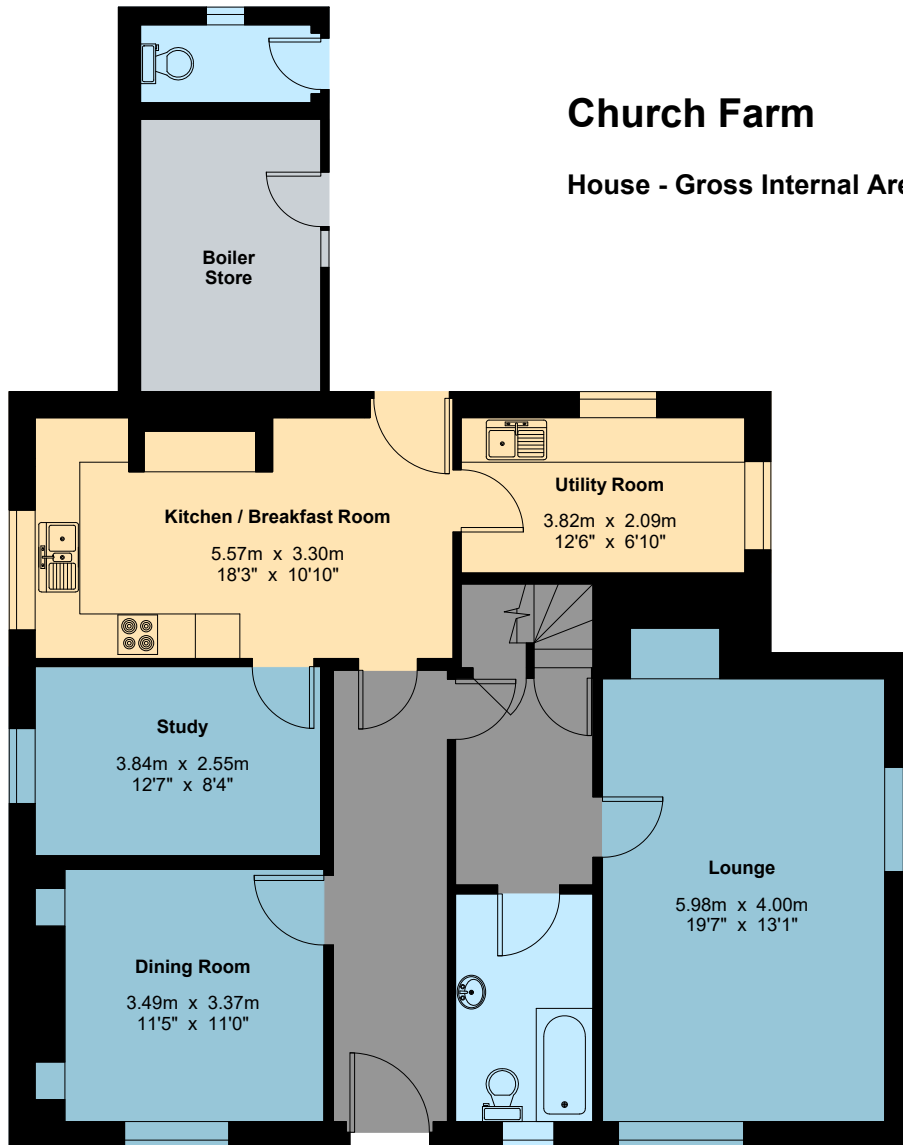

Church Farm

House - Gross Internal Area : 197.5 sq.m (2,125 sq.ft.)

First Floor

Ground Floor