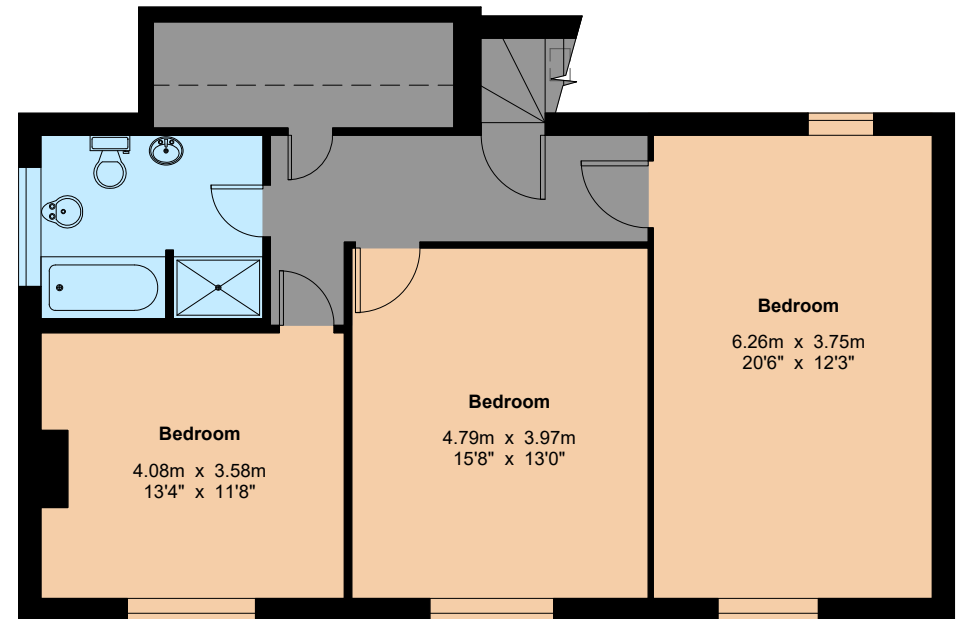

Church Farm

House - Gross Internal Area : 197.5 sq.m (2,125 sq.ft.)

First Floor

Ground Floor