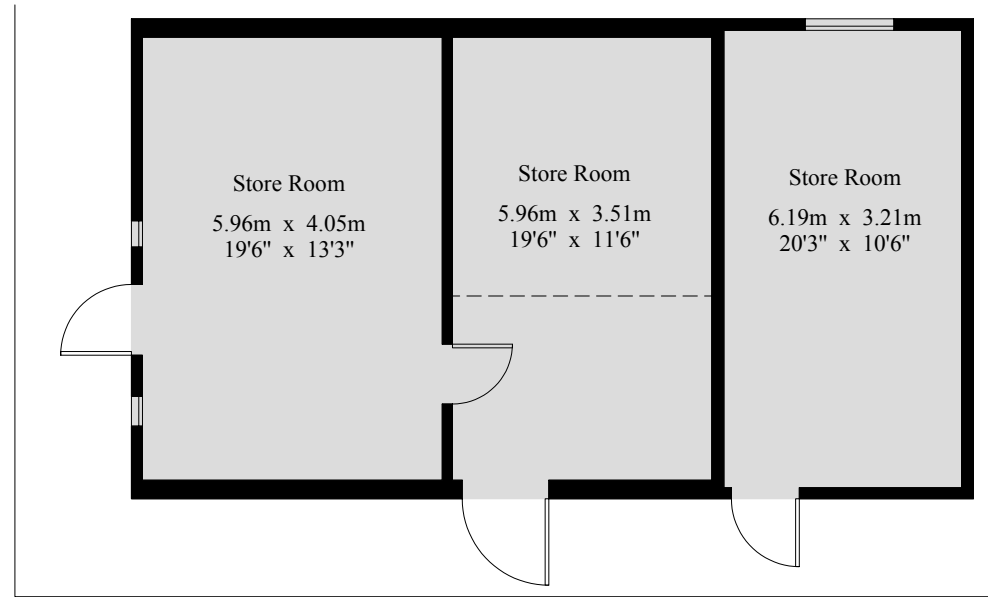

Seeley Farmhouse

Gross Internal Area : 105.8 sq.m (1138 sq.ft.)

Ground Floor

First Floor