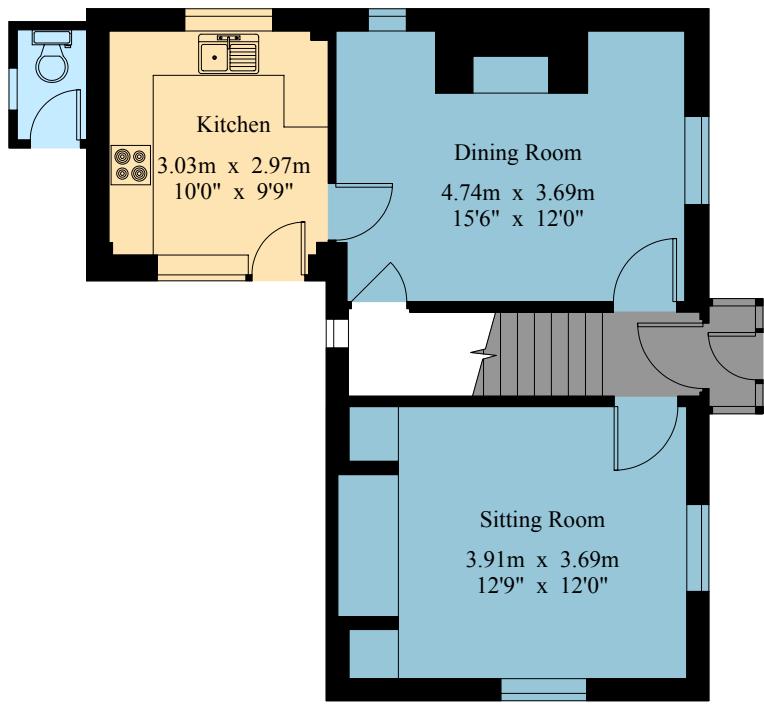

Seeley Farmhouse

Gross Internal Area : 105.8 sq.m (1138 sq.ft.)

Ground Floor

First Floor