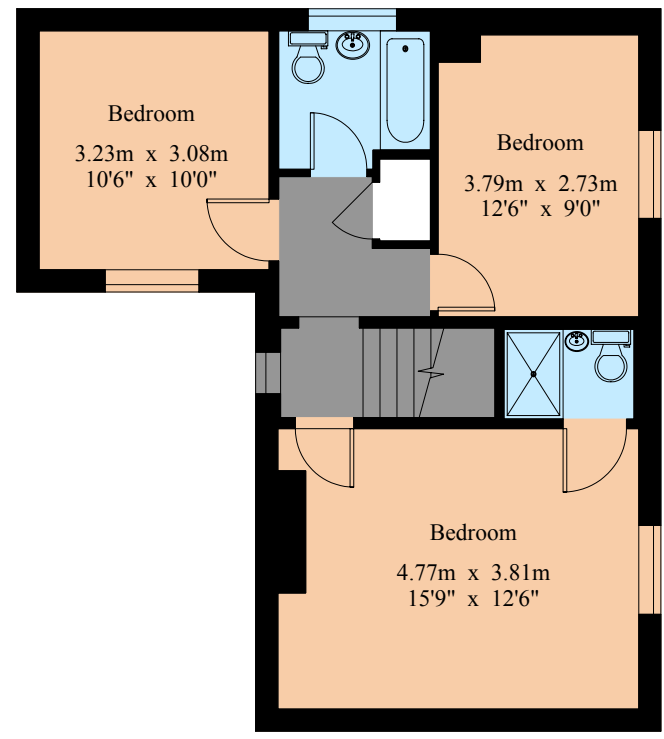

Seeley Farmhouse

Gross Internal Area : 105.8 sq.m (1138 sq.ft.)

Ground Floor

First Floor