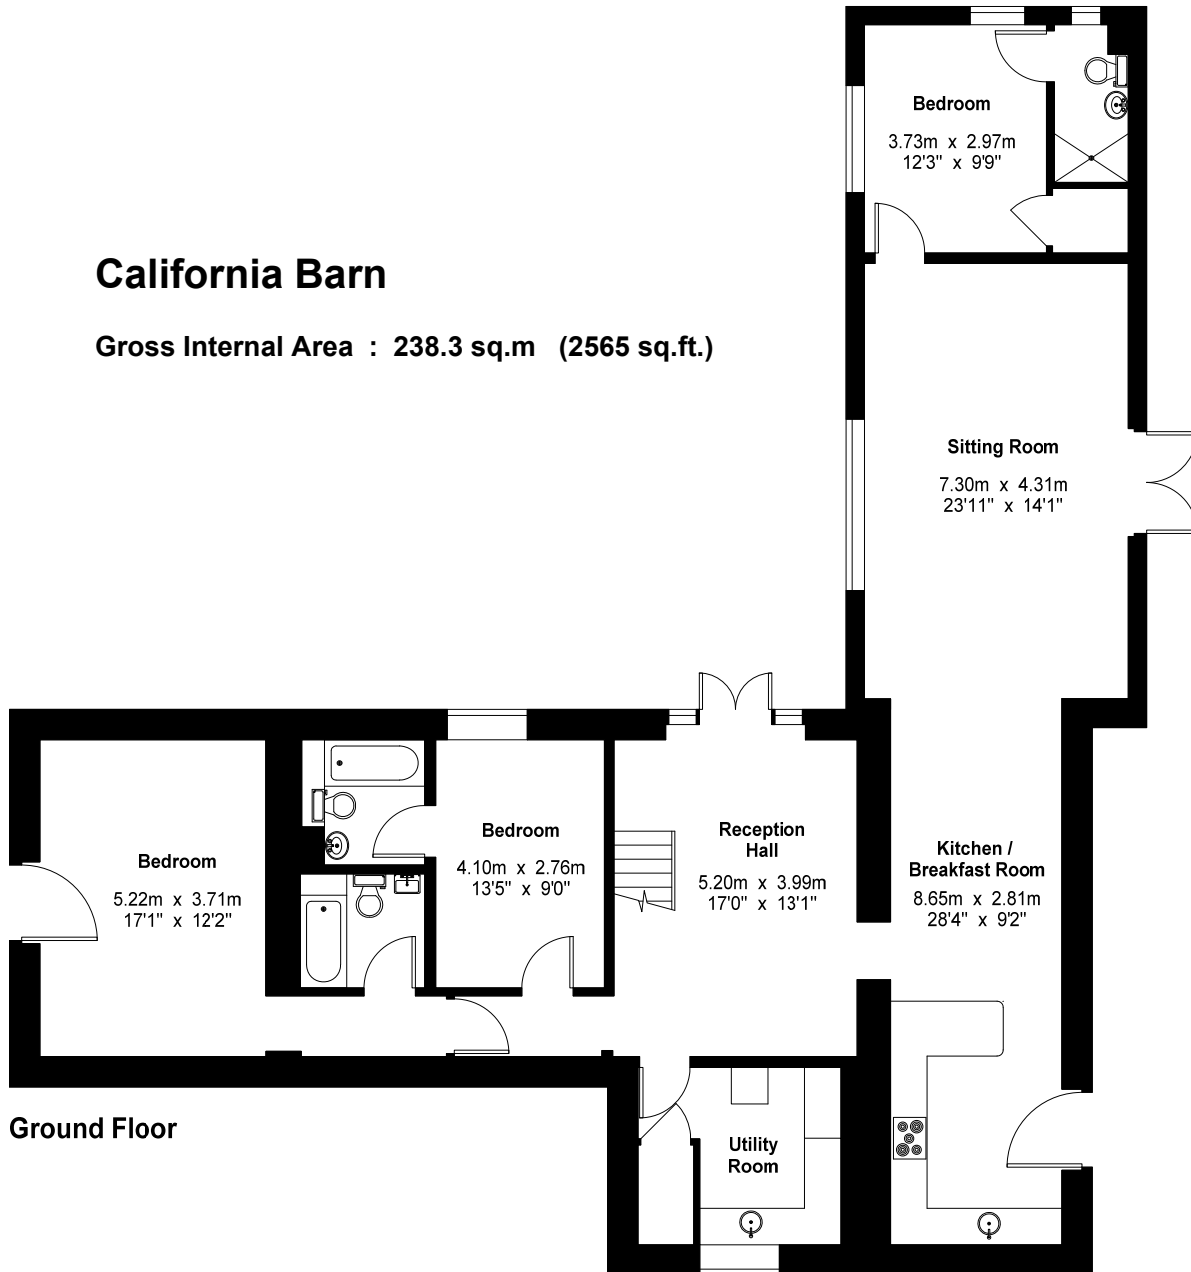

California Barn

Gross Internal Area : 238.3 sq.m (2565 sq.ft.)

Ground Floor

First Floor