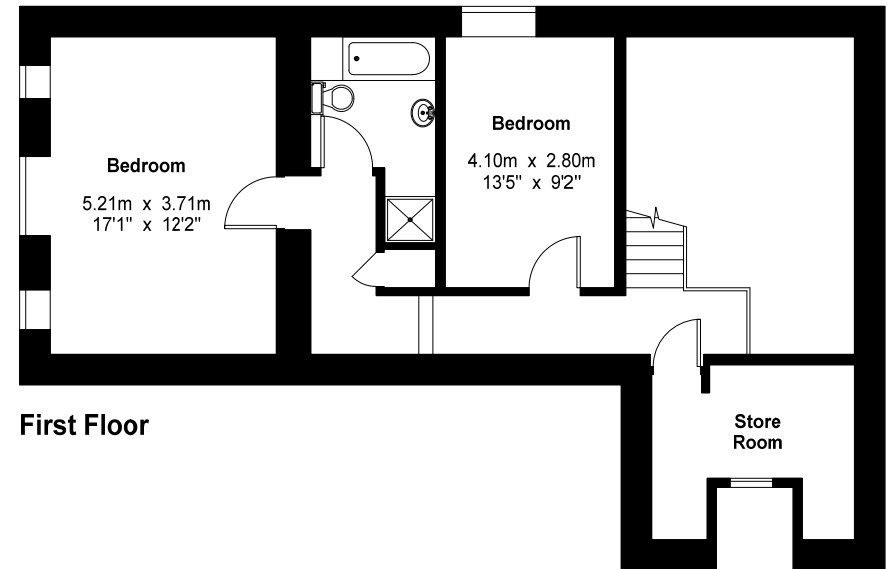

California Barn

Gross Internal Area : 238.3 sq.m (2565 sq.ft.)

Ground Floor

First Floor